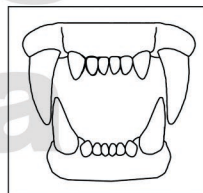

Gender: **FEMALE**

Age: **OLD ADULT**

Birth Year: **2003**

Locations:

Musiara Marsh Bila Shaka
Musiara Lugga No Camping
Oltepesi

Left ear

Right ear

PRIDE MATES

Teeth

Tail

RIGHT WHISKERS

PATCHY NOSE

LEFT WHISKERS