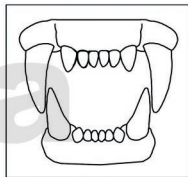

Gender: **FEMALE**

Age: **ADULT**

Birth Year: **2004**

Locations:

Musiara Marsh
Musiara Lugga

No Camping
Miti Mbili

Left ear

Right ear

NUMBER OF CUBS:
2
CUB DATE OF BIRTH:
February 2009
PRIDE MATES:
Siena
Charm
Jonah
White Eye
Lispy
Bibi

CUBS & PRIDE MATES

Teeth

Tail

RIGHT
WHISKERS

SPOTTED NOSE

LEFT
WHISKERS