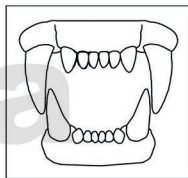

Name: **KIBIBI**

Pride Group: **CHELI & PEACOCK**

Conservancy: **MARA NORTH**

Unusual Features: **NONE**

Description: Kibibi is one of the young females from the Cheli & Peacock Pride. Her name means 'little lady' as she looks like her mother, Lilly. She has small features and has very light bars under her eyes. It is important to check her whisker spots to identify her.

Gender: **FEMALE**

Age: **ADULT**

Birth Year: **2008**

Locations:

Military
Salt Lick
Miti Mbili

Cheli & Peacock
Leopard Gorge
Maternity

Left ear

Right ear

PRIDE MATES

Teeth

Tail

RIGHT WHISKERS

SPOTTED NOSE

LEFT WHISKERS