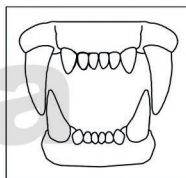

Name: **LILLY**

Pride Group: **CHELI & PEACOCK**

Conservancy: **MARA NORTH**

Unusual Features: **SCARRED FACE**

Description: Lilly is one of the three old females from the Cheli & Peacock Pride. She can be identified by her torn ears and also the permanent patch of missing fur on her face, which is most likely a result of mange.

Gender: **FEMALE**

Age: **OLD ADULT**

Birth Year: **2002**

Locations:

Cheli & Peacock
Picnic Plain

Military
Salt Lick

Teeth